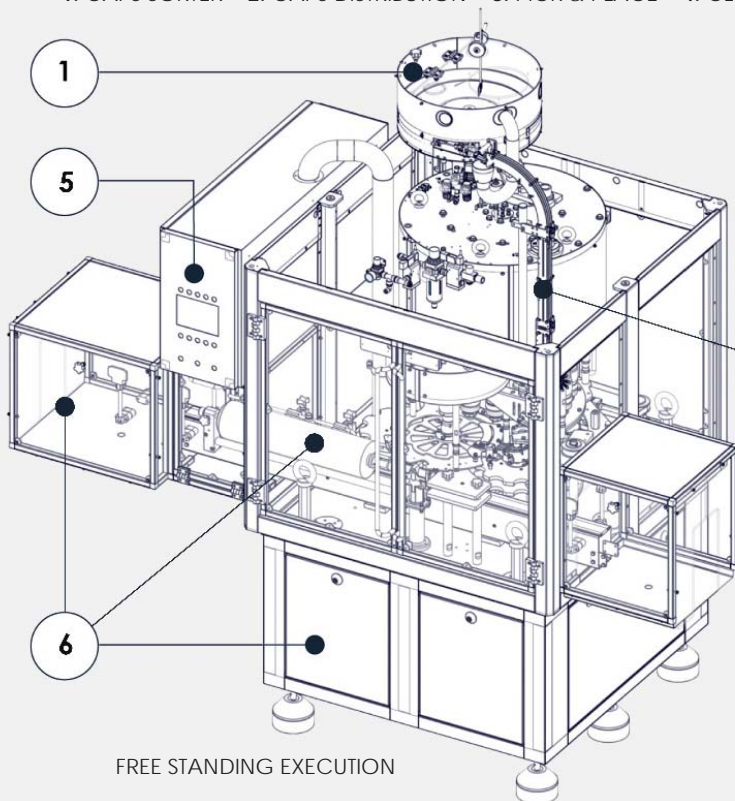

PRE-THREADED PLASTIC CAPS CAPPER

EURO PK

SPEED PRODUCTION	UP TO 1.500 BPM / 90.000 BPH
MAIN MARKET	BEVERAGE • FOOD • CHEMICAL • PHARMACEUTICAL
CAPS APPLICATION	SPORT AND FLAT PRE-THREADED PLASTIC CAPS
CLOSURE HEADS	MAGNETIC SYNCHRONOUS HEADS • HYSTERESIS HEADS
VERSIONS	
STANDARD	STRUCTURE WITH PAINTED STEEL COMPONENTS. NOT WASHABLE
INOX EXTERNAL SURFACES (I.E.S.)	EXTERNAL STAINLESS STEEL COMPONENTS. SUITABLE FOR WASHING OF THE CAPPING ZONE
WASHABLE	STAINLESS STEEL COMPONENTS. SUITABLE FOR COMPLETE WASHING (THANKS TO GASKETS AND LABYRINTHS) OF THE CAPPER
OPTIONS	
ON CAPS CHUTE	OVERTURNED CAPS AUTOMATIC EJECTOR (A.E.D.) • N ₂ INJECTION DEVICE • CAPS WASHING • IONIZER/ DUST EXTRACTION ON THE CAPS CHUTE • UV LAMP • BOTTLE NECK CLEANING • STEAM INJECTION
QUICK FORMAT CHANGE	SORTER (MANUAL OR AUTOMATIC) • CAPS CHUTE • PICK & PLACE • CONTAINERS HANDLING
OTHER	MOTORIZED HEIGHT ADJUSTMENT (STANDARD FOR "FREE STANDING" VERSION) • CENTRALIZED LUBRICATION • MULTIBODY • CAPS ELEVATOR • CAPS BUFFER: DYNAMIC CHUTE, TWIN HOPPER, FLAT BUFFER
FT SYSTEM INSPECTIONS	CAPS INSPECTION BEFORE CAPPING (QT) • CAPS/FOIL PRESENCE • CORRECT CAPS APPLICATION • FILLING LEVEL CONTROL • QUALITY CONTROL STATION (QCS: REMOVAL TORQUE, FILL LEVEL, WEIGHT, O ₂ , CO ₂ , LEAK)

1. CAPS SORTER • 2. CAPS DISTRIBUTION • 3. PICK & PLACE • 4. CLOSURE HEADS • 5. ELECTRICAL BOARD • 6. SAFETY GUARDS

FREE STANDING EXECUTION

CAPPING TURRET ONLY EXECUTION

EURO PK

PK706 hysteresis closure heads

Caps sorter with double caps exit

Overturned caps automatic ejector (A.E.D.)

AROL
(Head Quarter)
viale Italia, 193
14053 CANELLI (AT) - ITALY
ph. +39 0141 820500

AROL HEXAGONE
16, Bd Kennedy
34500 BEZIERS
FRANCE
ph. +33 4 67 98 93 53