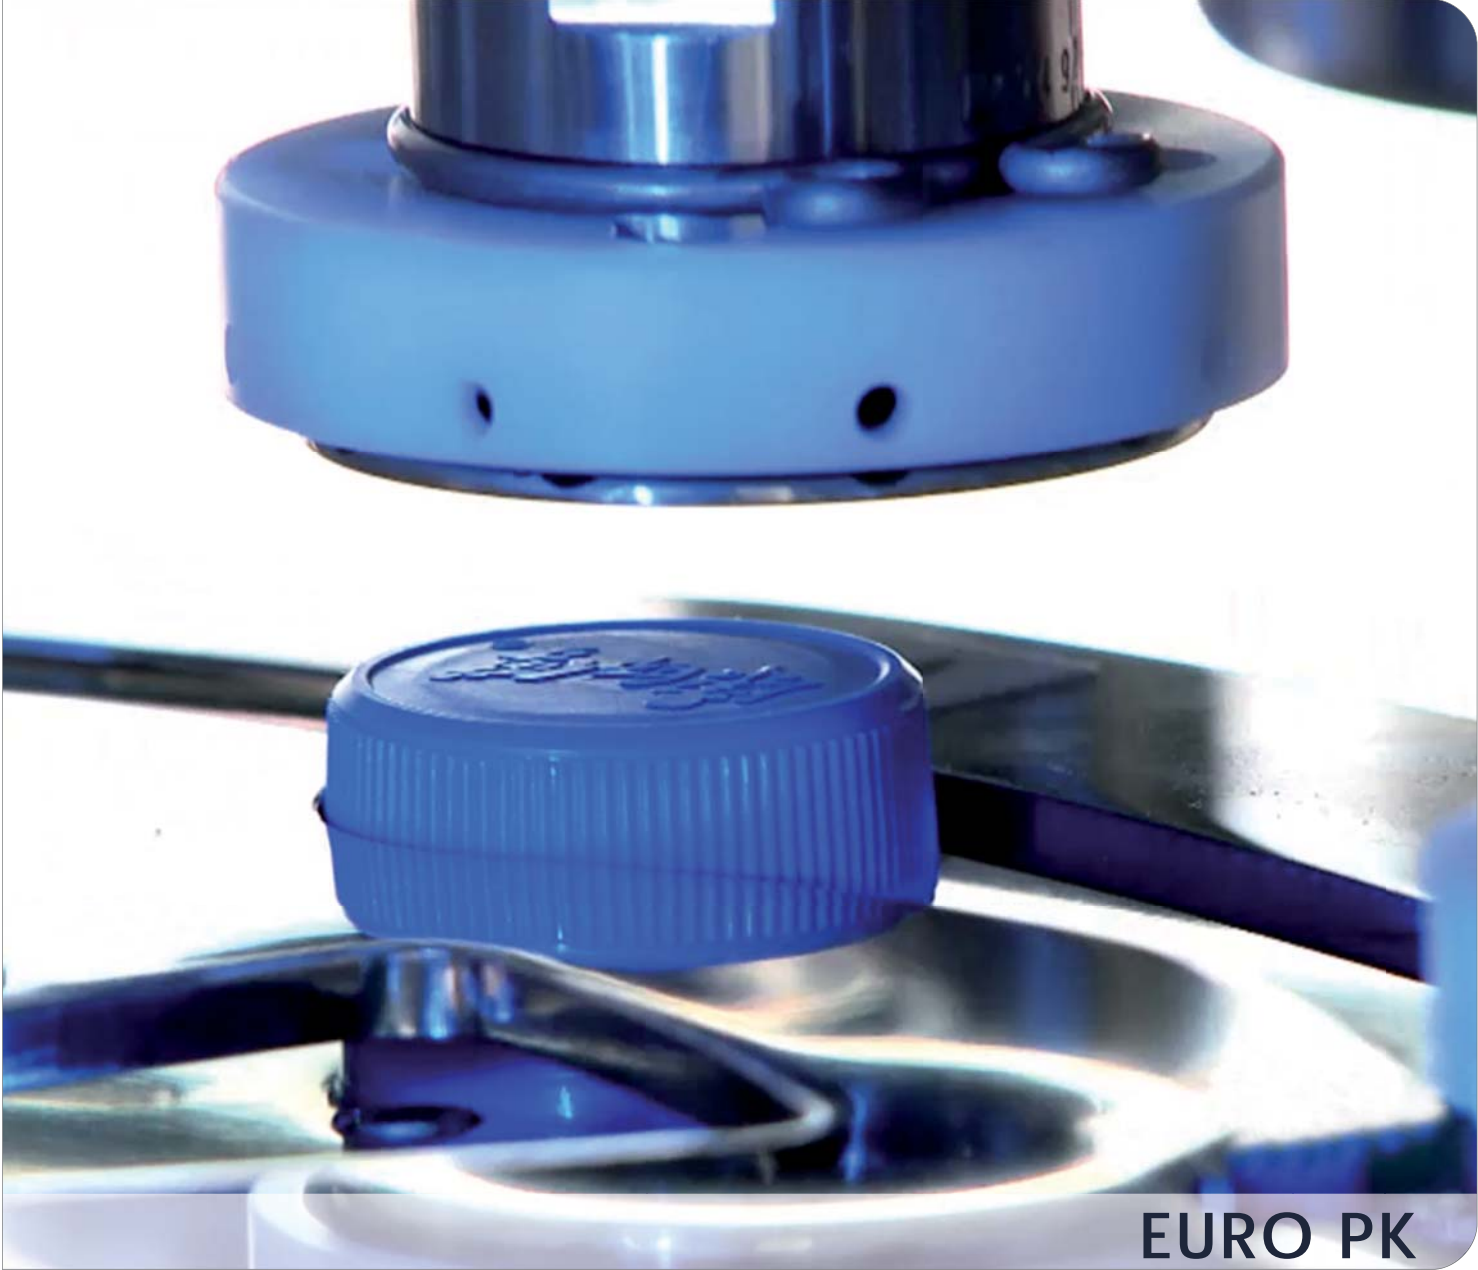

PRE-THREADED PLASTIC CAPS CAPPER

EURO PK

SPEED PRODUCTION	UP TO 1.500 BPM / 90.000 BPH
MAIN MARKET	BEVERAGE • FOOD • CHEMICAL • PHARMACEUTICAL
CAPS APPLICATION	SPORT AND FLAT PRE-THREADED PLASTIC CAPS
CLOSURE HEADS	MAGNETIC SYNCHRONOUS HEADS • HYSTERESIS HEADS
VERSIONS	
STANDARD	STRUCTURE WITH PAINTED STEEL COMPONENTS. NOT WASHABLE
INOX EXTERNAL SURFACES (I.E.S.)	EXTERNAL STAINLESS STEEL COMPONENTS. SUITABLE FOR WASHING OF THE CAPPING ZONE
WASHABLE	STAINLESS STEEL COMPONENTS. SUITABLE FOR COMPLETE WASHING (THANKS TO GASKETS AND LABYRINTHS) OF THE CAPPER
OPTIONS	
ON CAPS CHUTE	OVERTURNED CAPS AUTOMATIC EJECTOR (A.E.D.) • N ₂ INJECTION DEVICE • CAPS WASHING • IONIZER/ DUST EXTRACTION ON THE CAPS CHUTE • UV LAMP • BOTTLE NECK CLEANING • STEAM INJECTION
QUICK FORMAT CHANGE	SORTER (MANUAL OR AUTOMATIC) • CAPS CHUTE • PICK & PLACE • CONTAINERS HANDLING
OTHER	MOTORIZED HEIGHT ADJUSTMENT (STANDARD FOR "FREE STANDING" VERSION) • CENTRALIZED LUBRICATION • MULTIBODY • CAPS ELEVATOR • CAPS BUFFER: DYNAMIC CHUTE, TWIN HOPPER, FLAT BUFFER
FT SYSTEM INSPECTIONS	CAPS INSPECTION BEFORE CAPPING (QT) • CAPS/FOIL PRESENCE • CORRECT CAPS APPLICATION • FILLING LEVEL CONTROL • QUALITY CONTROL STATION (QCS: REMOVAL TORQUE, FILL LEVEL, WEIGHT, O ₂ , CO ₂ , LEAK)

1. CAPS SORTER • 2. CAPS DISTRIBUTION • 3. PICK & PLACE • 4. CLOSURE HEADS • 5. ELECTRICAL BOARD • 6. SAFETY GUARDS

FREE STANDING EXECUTION

CAPPING TURRET ONLY EXECUTION

EURO PK

PK706 hysteresis closure heads

Caps sorter with double caps exit

Overturned caps automatic ejector (A.E.D.)

AROL
(Head Quarter)
viale Italia, 193
14053 CANELLI (AT) - ITALY
ph. +39 0141 820500

AROL HEXAGONE
16, Bd Kennedy
34500 BEZIERS
FRANCE
ph. +33 4 67 98 93 53