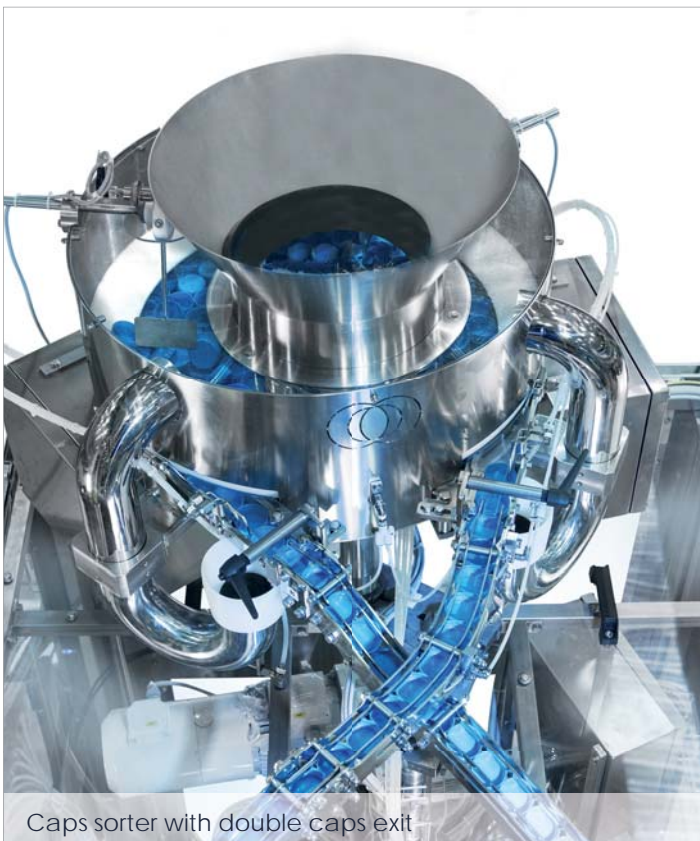

PRE-THREADED PLASTIC CAPS CAPPER

EURO PK

SPEED PRODUCTION	UP TO 1.500 BPM / 90.000 BPH
MAIN MARKET	BEVERAGE • FOOD • CHEMICAL • PHARMACEUTICAL
CAPS APPLICATION	SPORT AND FLAT PRE-THREADED PLASTIC CAPS
CLOSURE HEADS	MAGNETIC SYNCHRONOUS HEADS • HYSTERESIS HEADS
VERSIONS	
STANDARD	STRUCTURE WITH PAINTED STEEL COMPONENTS. NOT WASHABLE
INOX EXTERNAL SURFACES (I.E.S.)	EXTERNAL STAINLESS STEEL COMPONENTS. SUITABLE FOR WASHING OF THE CAPPING ZONE
WASHABLE	STAINLESS STEEL COMPONENTS. SUITABLE FOR COMPLETE WASHING (THANKS TO GASKETS AND LABYRINTHS) OF THE CAPPER
OPTIONS	
ON CAPS CHUTE	OVERTURNED CAPS AUTOMATIC EJECTOR (A.E.D.) • N ₂ INJECTION DEVICE • CAPS WASHING • IONIZER/ DUST EXTRACTION ON THE CAPS CHUTE • UV LAMP • BOTTLE NECK CLEANING • STEAM INJECTION
QUICK FORMAT CHANGE	SORTER (MANUAL OR AUTOMATIC) • CAPS CHUTE • PICK & PLACE • CONTAINERS HANDLING
OTHER	MOTORIZED HEIGHT ADJUSTMENT (STANDARD FOR "FREE STANDING" VERSION) • CENTRALIZED LUBRICATION • MULTIBODY • CAPS ELEVATOR • CAPS BUFFER: DYNAMIC CHUTE, TWIN HOPPER, FLAT BUFFER
FT SYSTEM INSPECTIONS	CAPS INSPECTION BEFORE CAPPING (QT) • CAPS/FOIL PRESENCE • CORRECT CAPS APPLICATION • FILLING LEVEL CONTROL • QUALITY CONTROL STATION (QCS: REMOVAL TORQUE, FILL LEVEL, WEIGHT, O ₂ , CO ₂ , LEAK)

1. CAPS SORTER • 2. CAPS DISTRIBUTION • 3. PICK & PLACE • 4. CLOSURE HEADS • 5. ELECTRICAL BOARD • 6. SAFETY GUARDS

FREE STANDING EXECUTION

CAPPING TURRET ONLY EXECUTION

EURO PK

PK706 hysteresis closure heads