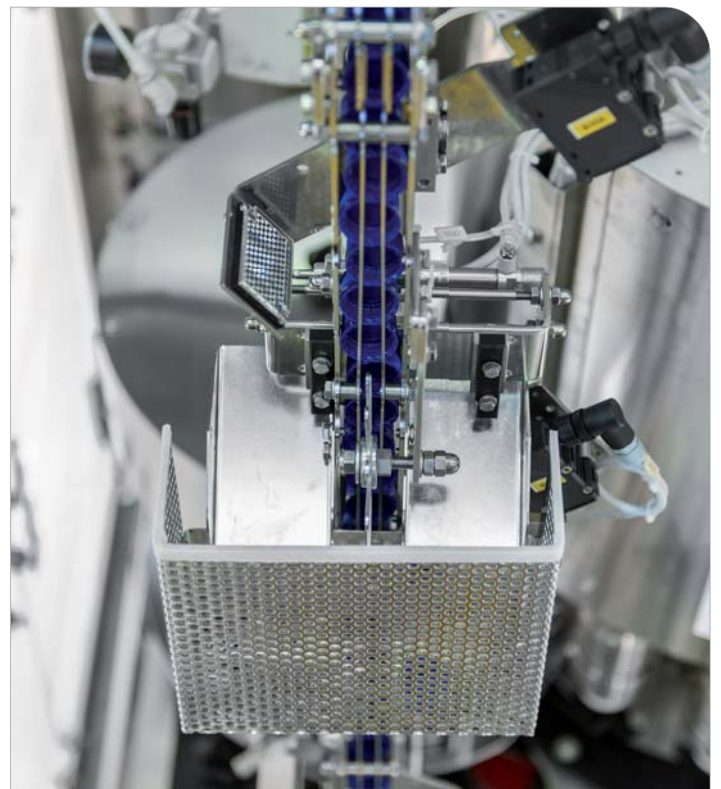

PRE-THREADED PLASTIC CAPS CAPPER

EURO PK

SPEED PRODUCTION	UP TO 1.500 BPM / 90.000 BPH
MAIN MARKET	BEVERAGE • FOOD • CHEMICAL • PHARMACEUTICAL
CAPS APPLICATION	SPORT AND FLAT PRE-THREADED PLASTIC CAPS
CLOSURE HEADS	MAGNETIC SYNCHRONOUS HEADS • HYSTERESIS HEADS
VERSIONS	
STANDARD	STRUCTURE WITH PAINTED STEEL COMPONENTS. NOT WASHABLE
INOX EXTERNAL SURFACES (I.E.S.)	EXTERNAL STAINLESS STEEL COMPONENTS. SUITABLE FOR WASHING OF THE CAPPING ZONE
WASHABLE	STAINLESS STEEL COMPONENTS. SUITABLE FOR COMPLETE WASHING (THANKS TO GASKETS AND LABYRINTHS) OF THE CAPPER
OPTIONS	
ON CAPS CHUTE	OVERTURNED CAPS AUTOMATIC EJECTOR (A.E.D.) • N ₂ INJECTION DEVICE • CAPS WASHING • IONIZER/ DUST EXTRACTION ON THE CAPS CHUTE • UV LAMP • BOTTLE NECK CLEANING • STEAM INJECTION
QUICK FORMAT CHANGE	SORTER (MANUAL OR AUTOMATIC) • CAPS CHUTE • PICK & PLACE • CONTAINERS HANDLING
OTHER	MOTORIZED HEIGHT ADJUSTMENT (STANDARD FOR "FREE STANDING" VERSION) • CENTRALIZED LUBRICATION • MULTIBODY • CAPS ELEVATOR • CAPS BUFFER: DYNAMIC CHUTE, TWIN HOPPER, FLAT BUFFER
FT SYSTEM INSPECTIONS	CAPS INSPECTION BEFORE CAPPING (QT) • CAPS/FOIL PRESENCE • CORRECT CAPS APPLICATION • FILLING LEVEL CONTROL • QUALITY CONTROL STATION (QCS: REMOVAL TORQUE, FILL LEVEL, WEIGHT, O ₂ , CO ₂ , LEAK)

1. CAPS SORTER • 2. CAPS DISTRIBUTION • 3. PICK & PLACE • 4. CLOSURE HEADS • 5. ELECTRICAL BOARD • 6. SAFETY GUARDS

FREE STANDING EXECUTION

CAPPING TURRET ONLY EXECUTION

EURO PK

PK706 hysteresis closure heads

Caps sorter with double caps exit

Overturned caps automatic ejector (A.E.D.)

AROL
(Head Quarter)
viale Italia, 193
14053 CANELLI (AT) - ITALY
ph. +39 0141 820500

AROL HEXAGONE
16, Bd Kennedy
34500 BEZIERS
FRANCE
ph. +33 4 67 98 93 53