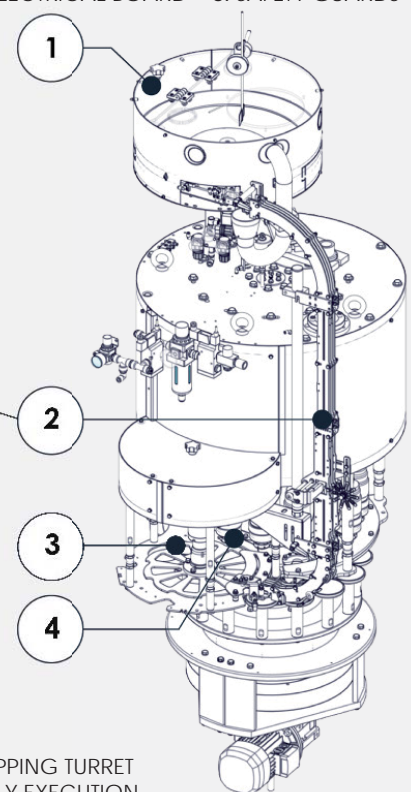

PRE-THREADED PLASTIC CAPS CAPPER

EURO PK

SPEED PRODUCTION	UP TO 1.500 BPM / 90.000 BPH
MAIN MARKET	BEVERAGE • FOOD • CHEMICAL • PHARMACEUTICAL
CAPS APPLICATION	SPORT AND FLAT PRE-THREADED PLASTIC CAPS
CLOSURE HEADS	MAGNETIC SYNCHRONOUS HEADS • HYSTERESIS HEADS
VERSIONS	
STANDARD	STRUCTURE WITH PAINTED STEEL COMPONENTS. NOT WASHABLE
INOX EXTERNAL SURFACES (I.E.S.)	EXTERNAL STAINLESS STEEL COMPONENTS. SUITABLE FOR WASHING OF THE CAPPING ZONE
WASHABLE	STAINLESS STEEL COMPONENTS. SUITABLE FOR COMPLETE WASHING (THANKS TO GASKETS AND LABYRINTHS) OF THE CAPPER
OPTIONS	
ON CAPS CHUTE	OVERTURNED CAPS AUTOMATIC EJECTOR (A.E.D.) • N ₂ INJECTION DEVICE • CAPS WASHING • IONIZER/ DUST EXTRACTION ON THE CAPS CHUTE • UV LAMP • BOTTLE NECK CLEANING • STEAM INJECTION
QUICK FORMAT CHANGE	SORTER (MANUAL OR AUTOMATIC) • CAPS CHUTE • PICK & PLACE • CONTAINERS HANDLING
OTHER	MOTORIZED HEIGHT ADJUSTMENT (STANDARD FOR "FREE STANDING" VERSION) • CENTRALIZED LUBRICATION • MULTIBODY • CAPS ELEVATOR • CAPS BUFFER: DYNAMIC CHUTE, TWIN HOPPER, FLAT BUFFER
FT SYSTEM INSPECTIONS	CAPS INSPECTION BEFORE CAPPING (QT) • CAPS/FOIL PRESENCE • CORRECT CAPS APPLICATION • FILLING LEVEL CONTROL • QUALITY CONTROL STATION (QCS: REMOVAL TORQUE, FILL LEVEL, WEIGHT, O ₂ , CO ₂ , LEAK)

1. CAPS SORTER • 2. CAPS DISTRIBUTION • 3. PICK & PLACE • 4. CLOSURE HEADS • 5. ELECTRICAL BOARD • 6. SAFETY GUARDS

FREE STANDING EXECUTION

CAPPING TURRET ONLY EXECUTION

EURO PK

PK706 hysteresis closure heads

Caps sorter with double caps exit

Overturned caps automatic ejector (A.E.D.)

AROL
(Head Quarter)
viale Italia, 193
14053 CANELLI (AT) - ITALY
ph. +39 0141 820500

AROL HEXAGONE
16, Bd Kennedy
34500 BEZIERS
FRANCE
ph. +33 4 67 98 93 53